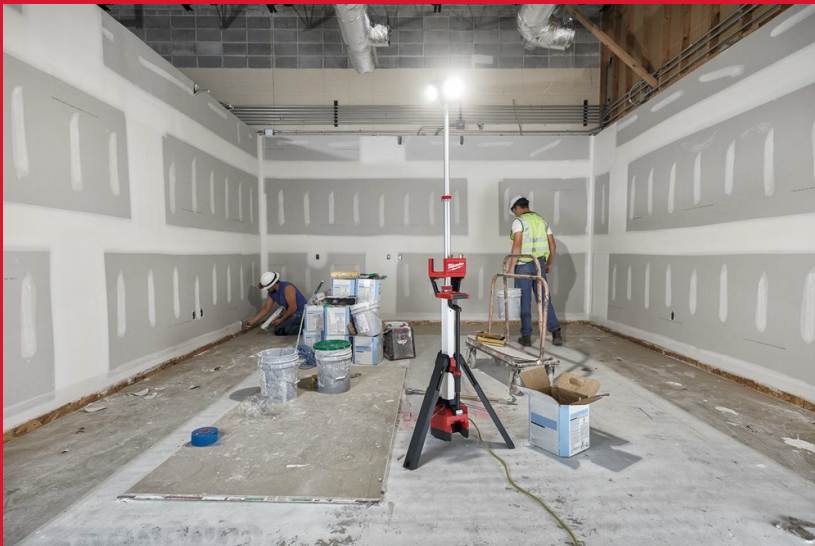

## M18™ HIGH OUTPUT STAND AREA LIGHT CHARGER

- 6000 lumens TRUEVIEW™ of High Definition Output
- Up to 10 hours of run time on M18™ REDLITHIUM™ 8.0 Ah battery pack
- 3 impact resistant adjustable heads with highly durable lens can be rotated 180° vertically and pivoted 240° horizontally to have the perfect workplace illumination
- Integrated M18™ charger and 2.1 AMP USB output for USB device charging
- AC/DC versatility: Powered by MILWAUKEE® M18™ batteries, or mains plug supply
- IP34 rating, the light is protected from dust and splashing waters
- Extendable mast which reaches from 1 m to over 2.2 m to light up work spaces from top without casting shadows
- Compact footprint with low centre of gravity and impact resistant reinforced nylon legs to protect against abusive jobsite conditions
- Full length carry handle rail that allows balanced carry with all available M18™ REDLITHIUM™ batteries
- Low battery indicator, light flashes when battery pack is low on charge