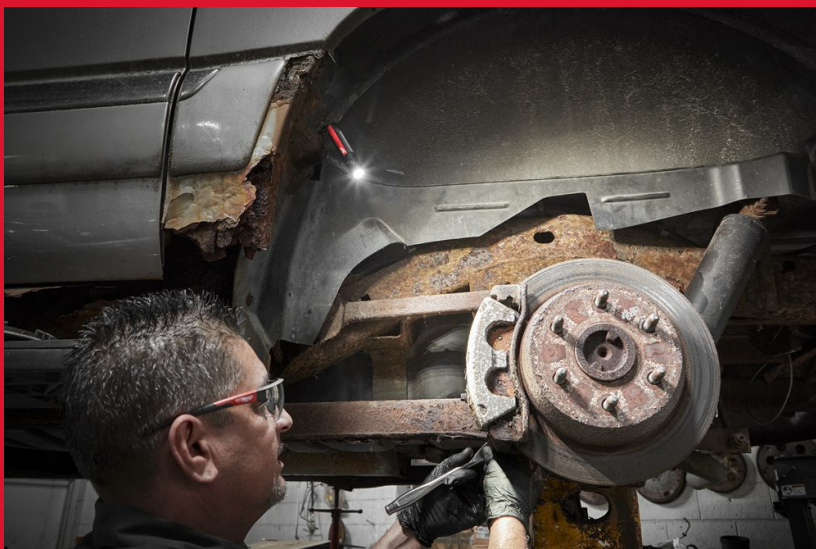

## INTERNAL USB RECHARGEABLE FLASHLIGHT 500 LUMENS

- 500 lumens of TRUEVIEW™ high definition output with up to 100 m beam distance
- The flashlight features 3 modes and bulls-eye beam pattern, optimised for distance and up-close illumination
- IP67 rated for submersion in up to 2 metres of water and protection from dust
- Magnetic attachment for hands-free use and storage
- Reversible/ removable clip for optimised attachment
- Safety blinking feature allows end user to be informed of low battery status
- Conveniently charge MILWAUKEE® RECHARGEABLE internal battery with micro-USB cable from USB power source or AC outlet (wall plug not included)
- Jobsite tough micro-USB braided cable with metal ends
- Includes USB cable